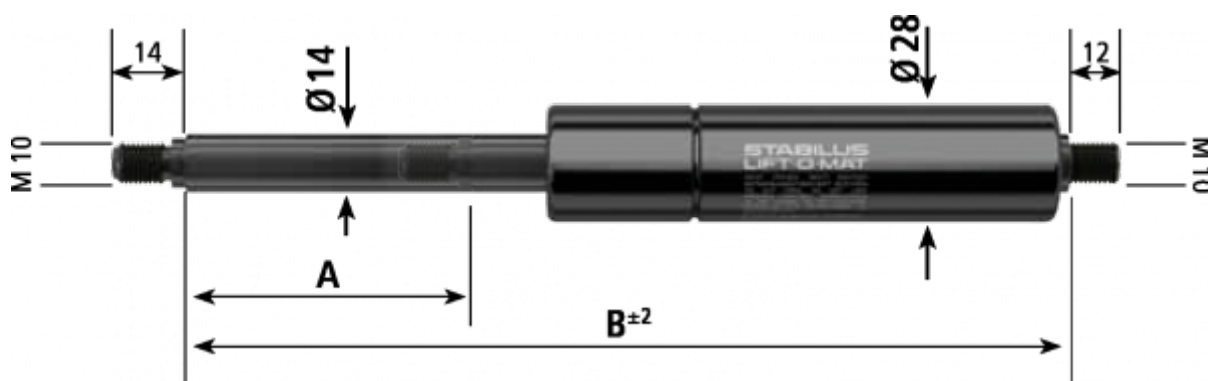

# Data Sheet

Article number: 0423287SY1600

Description: Stabilus Gas Spring without fittings size. 14/28  
1600N length 770mm, stroke 350mm Type 23287SY

## Measures

A	= 350
B	= 770
Pressure (N)	= 1600
Size	= 14/28
Type	= 23287SY